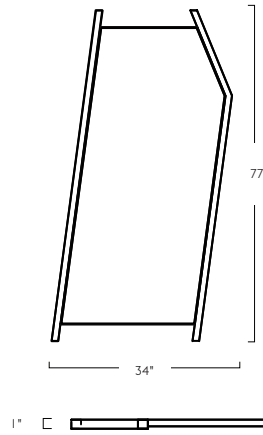

Otomo Floor Mirror

De JONG & Co

+1 (424) 738 0353
dejong@dejongandco.com

MSRP

Option	USD
Blackened Steel	4,400
Brass	7,200

The Otomo Floor Mirror is a contemporary design which brings simplicity and movement to a normally static but essential bedroom fixture. Minimal in style yet conceived to represent a geometric, Futurist positioning of a contrapposto figure. A walnut back is opposite a custom cut floating glass front and framed by a deep, handcrafted blackened steel patina. All of the elements of this piece combine for a clean, contemporary hard-lined look and feel. The impressive overall size of the Otomo Floor Mirror leaves nothing out of the frame making for a more comfortable and enjoyable experience. Pictured in a blackened steel frame, mirrored glass, and natural walnut back.