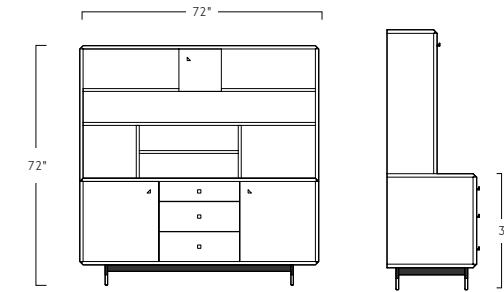

Mandelbrot Hutch