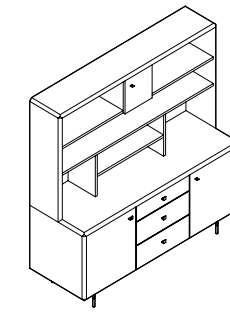

Mandelbrot Hutch