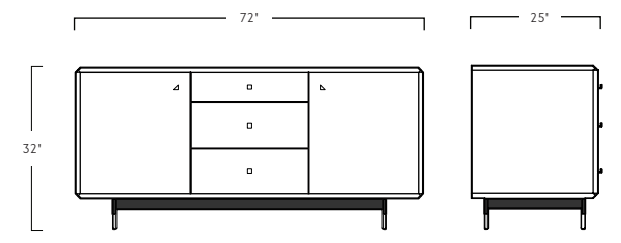

Mandelbrot Credenza

De JONG & CO
dejong@dejongandco.com

MSRP

Species	USD
Walnut	17,000
Oak	16,000
Maple	16,000

The Mandelbrot Credenza features iconic bevels which conjoin in each corner to a distinctive, solitary point. The sharp, clean lines are soft to the touch as the bevels fall back into the piece. Every detail is scrutinized with care. The casework, drawer boxes and shelves are constructed from solid, sustainably-sourced American hardwoods. The minimal brass pulls are made by hand in our downtown Los Angeles workshop by trained craftsman. The door and drawer fronts feature a custom finish that can be easily cleaned without compromising the depth of sheen; a VOC-Compliant, two-part color similar in depth and durability to an automotive finish tailored for the home. The Mandelbrot Credenza embodies a contemporary and minimal aesthetic. Look for the rest of the Mandelbrot line to help complete your interior. Pictured in natural walnut, white door and drawer fronts, blackened steel base, solid brass hardware, and a hand-rubbed oil and wax finish.