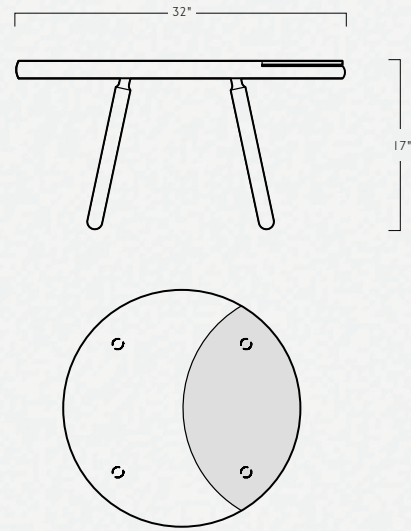

Dibbet Coffee Table

De JONG & Co

dejong@dejongandco.com

MSRP

Species	USD
Walnut	2,600
Oak	2,400
Maple	2,400

The Dibbet Coffee Table is a minimal, low, round table with a smoked glass, lens-shaped insert recessed flush into the top. A comfortable and contemporary living room centerpiece or side table with sturdy, thick glass to help you take down a note or place a drink without worrying about where your coasters went. The glass is removable and easily cleaned and can be used directly for serving your favorite cheese or charcuterie. The round shape allows easy movement around the table with no sharp corners. Pictured in natural oak, bronze smoked glass, and a hand-rubbed oil & wax finish.